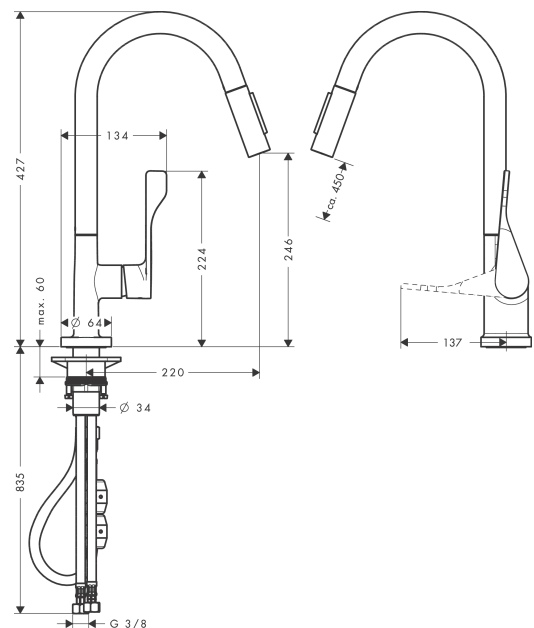

AXOR Citterio
Single lever kitchen mixer 250 with pull-out spray
 Surfaces: **Chrome** Article Number: **39835000**

product features

- ComfortZone 250
- swivel range adjustable in 2 steps to 110° or 150°
- normal spray, shower spray
- lockable shower spray, spray returns through pressing spray diverter
- MagFit magnetic shower support
- quick connect hose
- connection dimension: DN15
- maximum flow rate at 3 bar: 9 l/min
- ceramic cartridge
- connection type: G 3/8 connections
- temperature limitation adjustable
- integrated non-return valve
- suitable for continuous flow water heaters

Technology

Product image

Scale drawing

AXOR Citterio
Single lever kitchen mixer 250 with pull-out spray
 Surfaces: **Chrome** Article Number: **39835000**

Flowchart